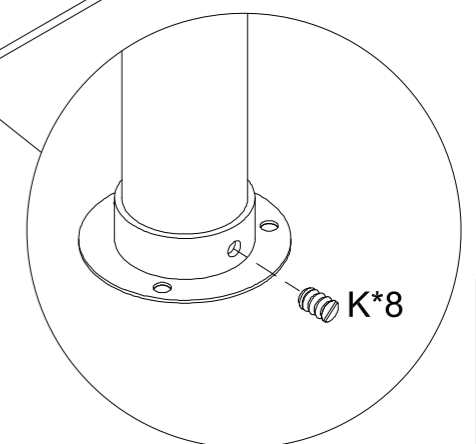

INSTRUCCIONES

Mesa Auxiliar Legu

www.soloproductos.com

Ctra. de Córdoba, km. 432 Pol. Ind. La Vega, Naves 1, 18230 Atarfe (Granada)

Mesa Auxiliar Legu

A	x4	B	x4	C	x12	D	x28	E	x4	F	x4
M6*35mm		Ø15mm		Ø8*30mm		Ø3.5*14mm					
G	x2	H	x4	J	x1	K	x8	L	x2		
		7*48mm		M4							

D	x19	E	x4	F	x1
Ø3.5*14mm					

A	x2	D	x6	F	x2
M6*35mm		Ø3.5*14mm			

C	x6	H	x4	J	x1
Ø8*30mm		7*48mm		M4	

Mesa Auxiliar Legu

G	x1	L	x1

B	x2	C	x3
Ø15mm		Ø8*30mm	

G	x1

B	x2	C	x3	D	x3	F	x1	L	x1
Ø15mm		Ø8*30mm		Ø3.5*14mm					